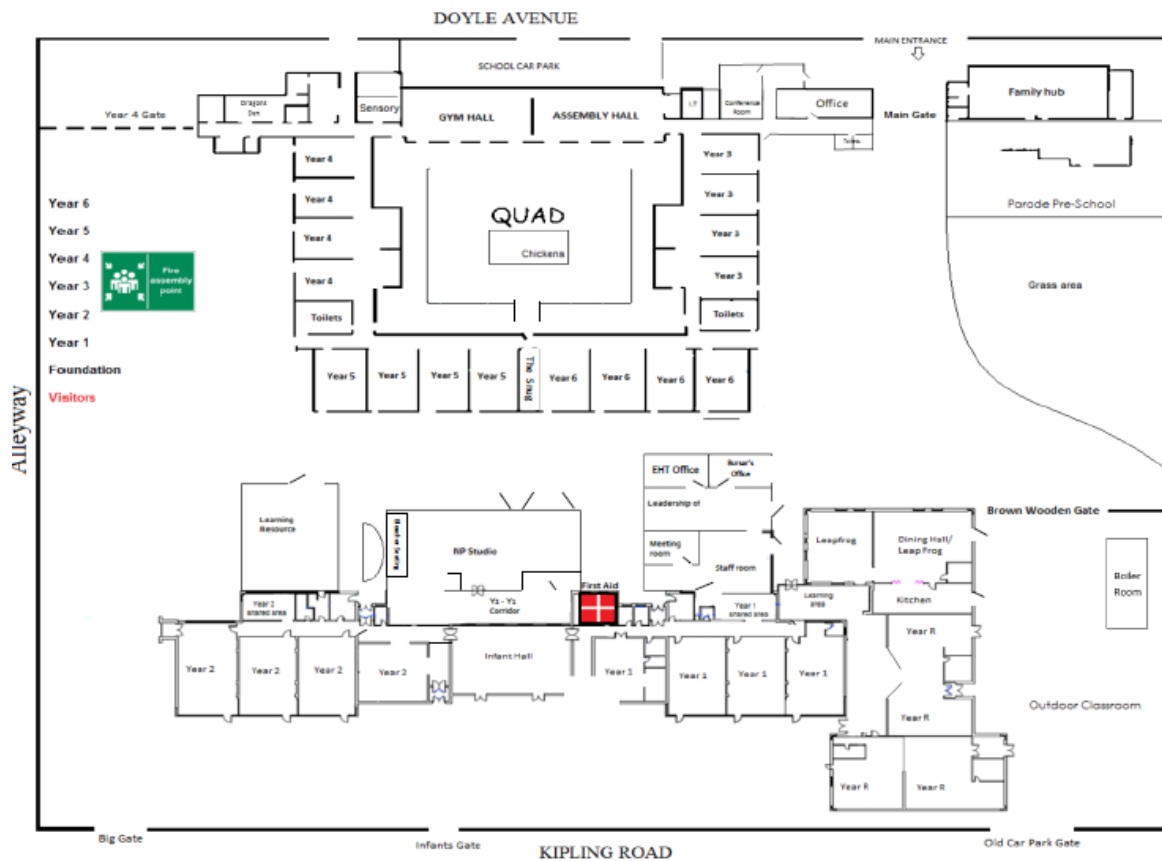

Year 1 Butterfly Class

IMPORTANT INFORMATION –
Please carefully read this information

- You should bring them to the **End gate on Kipling Road.**
- One parent should drop their child at the gate between **8.45am – 9.00am**
- One parent should collect their child from the drop off gate at **3.10pm**

If you have children in more than one year group bring in ALL children at the earliest entry time/gate and then collect them from the earliest pick up gate. Staff will ensure that all children arrive at their class base safely.

End gate

Main infant gate

Year R outside gate