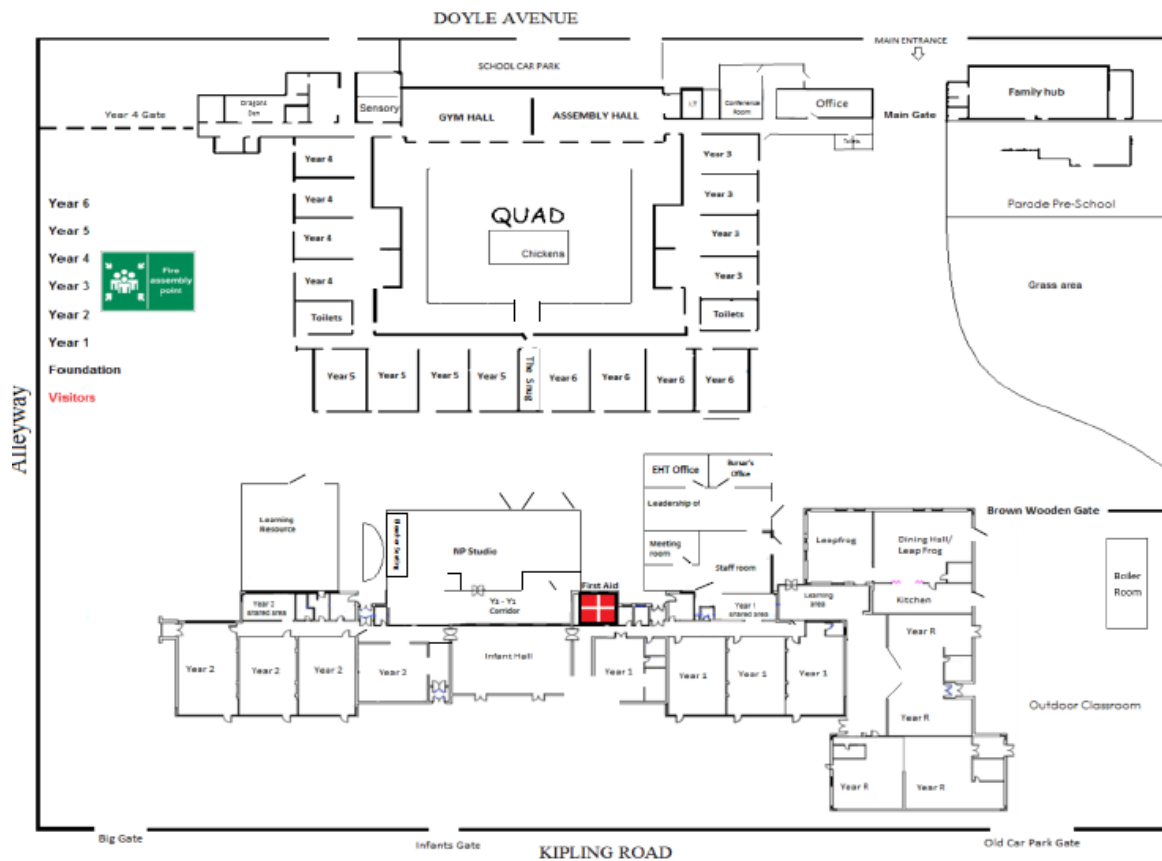

Year 1

Ladybirds Class

IMPORTANT INFORMATION –
Please carefully read this information

- You should bring them to the **End gate on Kipling Road.**
 - One parent should drop their child at the gate between **8.45am – 9.00am.**
 - One parent should collect their child from the drop off gate at **3.00pm**

If you have children in more than one year group bring in ALL children at the earliest entry time/gate and then collect them from the earliest pick up gate. Staff will ensure that all children arrive at their class base safely.

End gate

Main infant gate

Year R outside gate