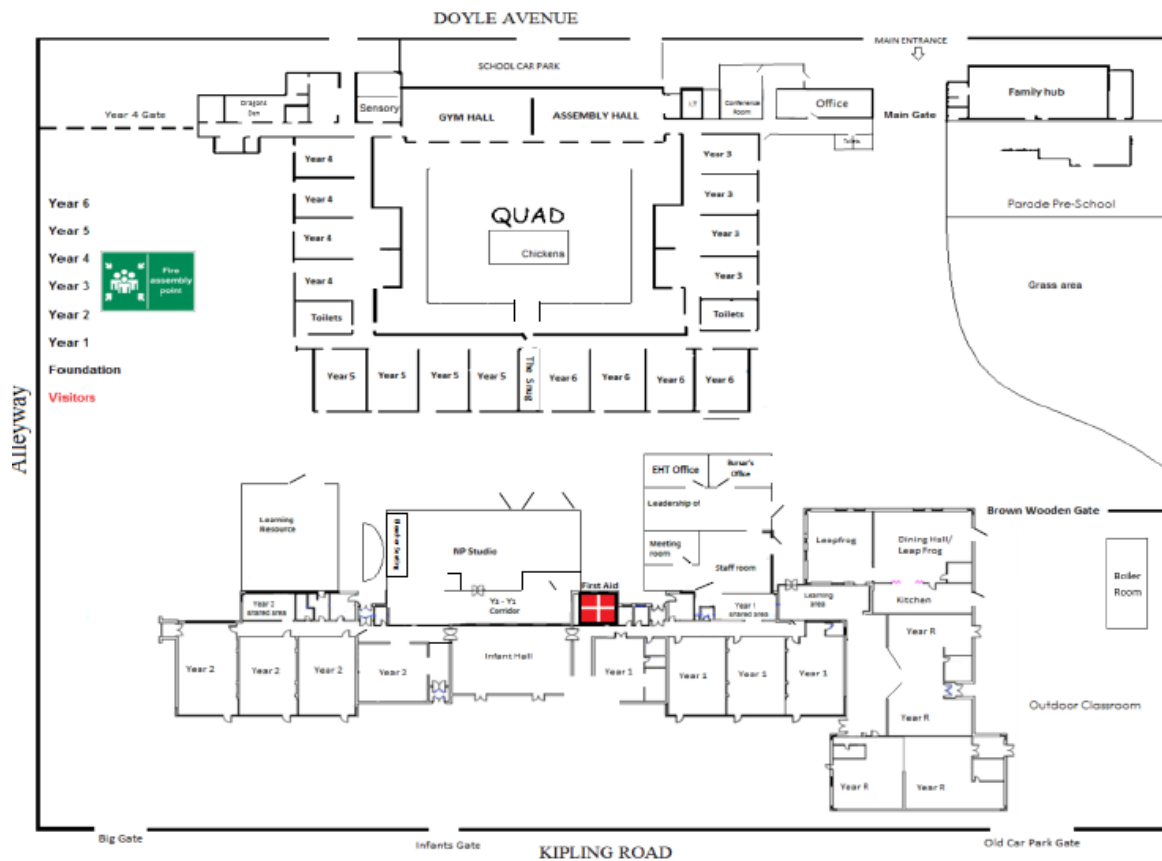

## IMPORTANT INFORMATION – Please carefully read this information

- You should bring them to the **Main infant gate on Kipling Road.**
  - One parent should arrive with their child at the gate at **8.30am-8.45am**
  - One parent should collect their child from the drop off gate at **2.50pm**

End gate

Main infant gate

Year R outside gate