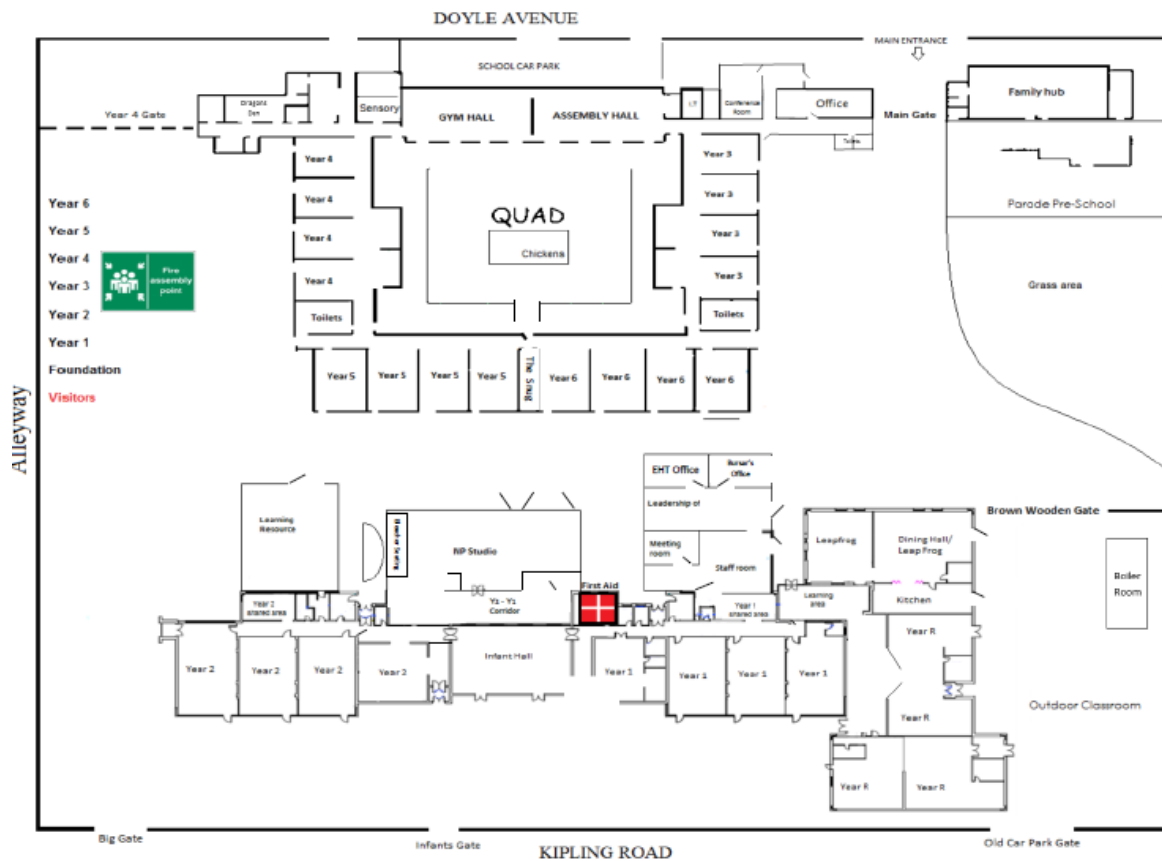

Year 1 Dragonflies Class

**IMPORTANT INFORMATION –
Please carefully read this information**

- You should bring them to the **Main infant gate on Kipling Road**.
 - One parent should drop their child at the gate between **8.45am – 9.00am**.
 - One parent should collect their child from the drop off gate at **3.10pm**

If you have children in more than one year group bring in ALL children at the earliest entry time/gate and then collect them from the earliest pick up gate. Staff will ensure that all children arrive at their class base safely.

↑
End gate

↑
Main infant gate

↑
Year R outside gate